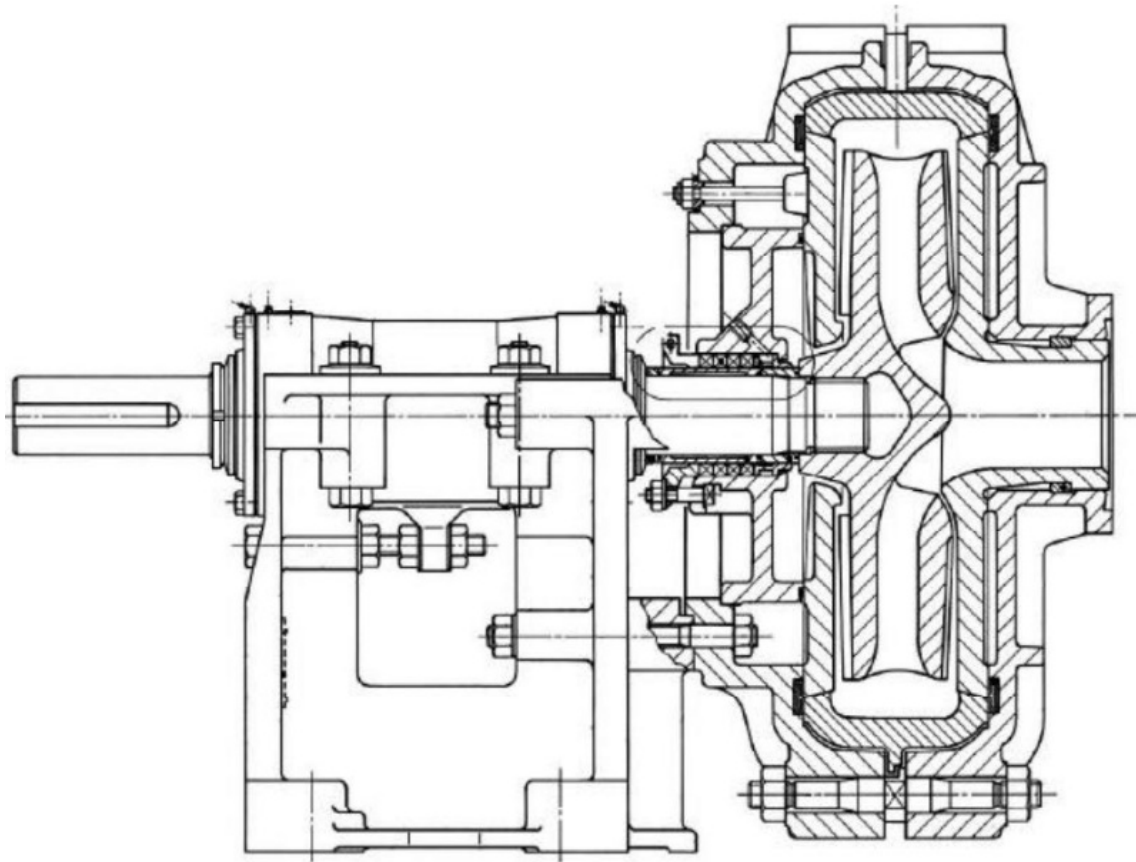

#### Customer Services of Centrifugal Slurry Pump

From left to right:

1. Texture Configuration of Impeller, Sheath and Cover Plate.
2. Shaft Seal
3. Bearing Assembly
4. Drive Type

### Components

Impeller, casing, shaft and drive type are the main parts of centrifugal slurry pump.

---