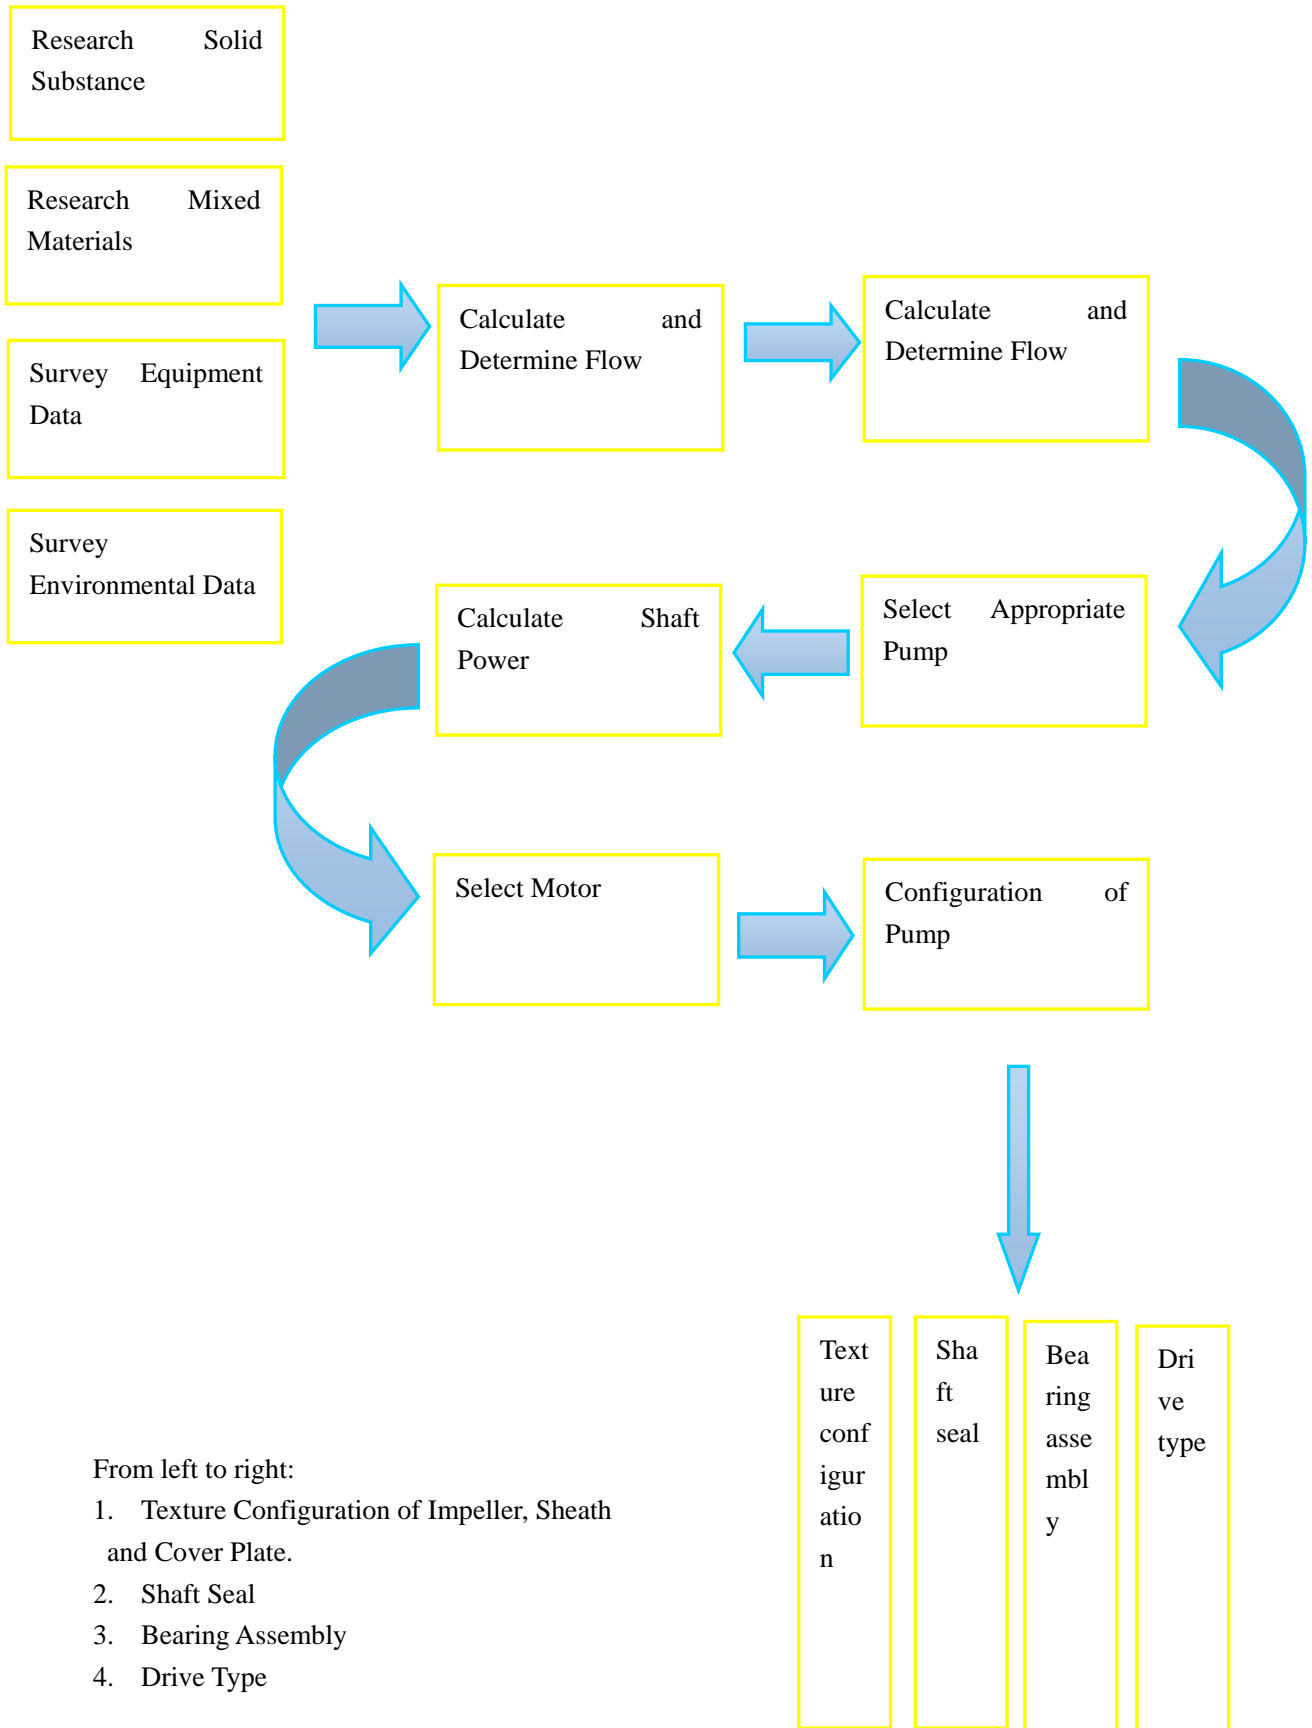

### NZJH Centrifugal Slurry Pump

#### Customer Services of Centrifugal Slurry Pump

From left to right:

1. Texture Configuration of Impeller, Sheath and Cover Plate.
2. Shaft Seal
3. Bearing Assembly
4. Drive Type

### Components

Impeller, casing, shaft and drive type are the main parts of centrifugal slurry pump.

---