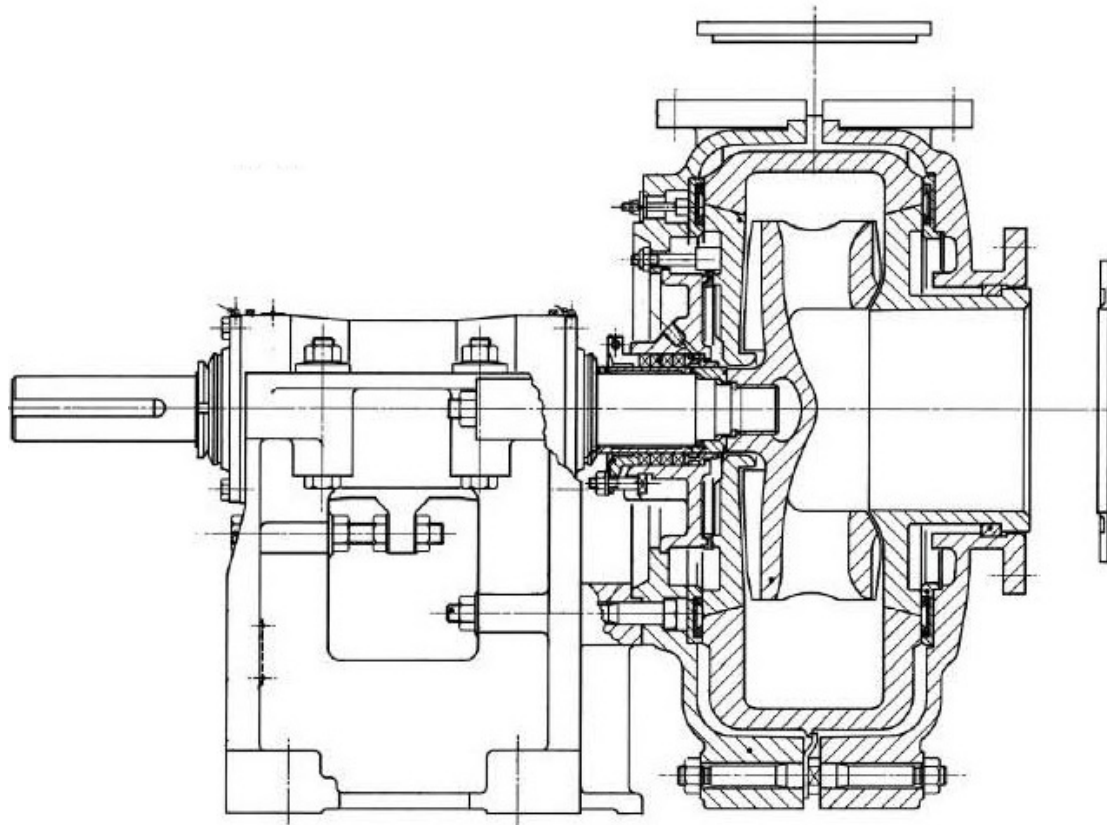

Components of Foam Slurry Pump

Set of rubber wet ends

Contact Us

Add: No.4 Industrial Rd., Shangrao Economic Development Zone, Shangrao City, Jiangxi Province, China
Tel: +86-793-8469669 or +86-793-8457309
Fax: +86-793-8461032
Email: penghuafen@naipu.com.cn