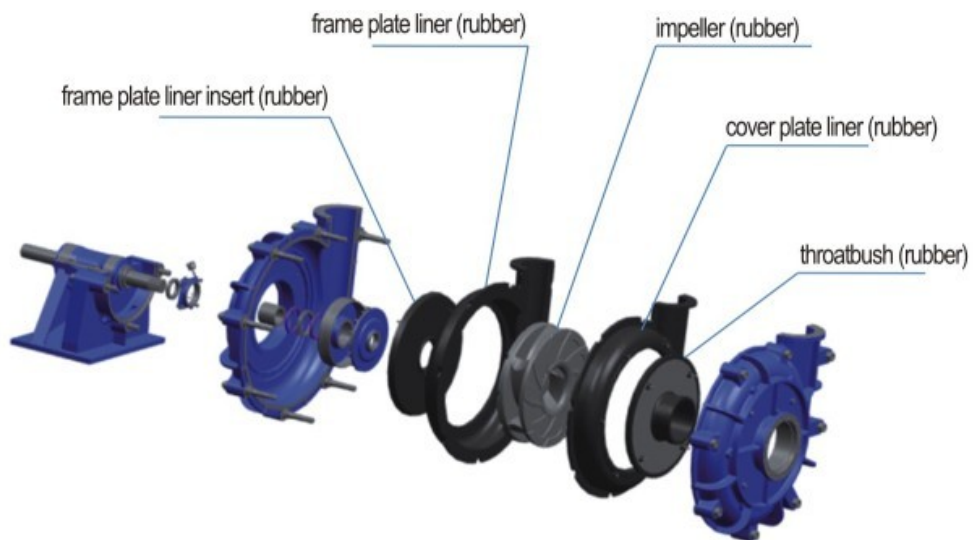

NZJF Foam Slurry Pump

Customer Services of Foam Slurry Pump

From left to right:

1. Texture Configuration of Impeller, Sheath and Cover Plate.
2. Shaft Seal
3. Bearing Assembly
4. Drive Type

Contact Us

Add: No.4 Industrial Rd., Shangrao Economic Development Zone, Shangrao City, Jiangxi Province, China
 Tel: +86-793-8469669 or +86-793-8457309
 Fax: +86-793-8461032
 Email: penghuafen@naipu.com.cn

Components of Foam Slurry Pump

Set of rubber wet ends

Contact Us

Add: No.4 Industrial Rd., Shangrao Economic Development Zone, Shangrao City, Jiangxi Province, China
Tel: +86-793-8469669 or +86-793-8457309
Fax: +86-793-8461032
Email: penghuafen@naipu.com.cn