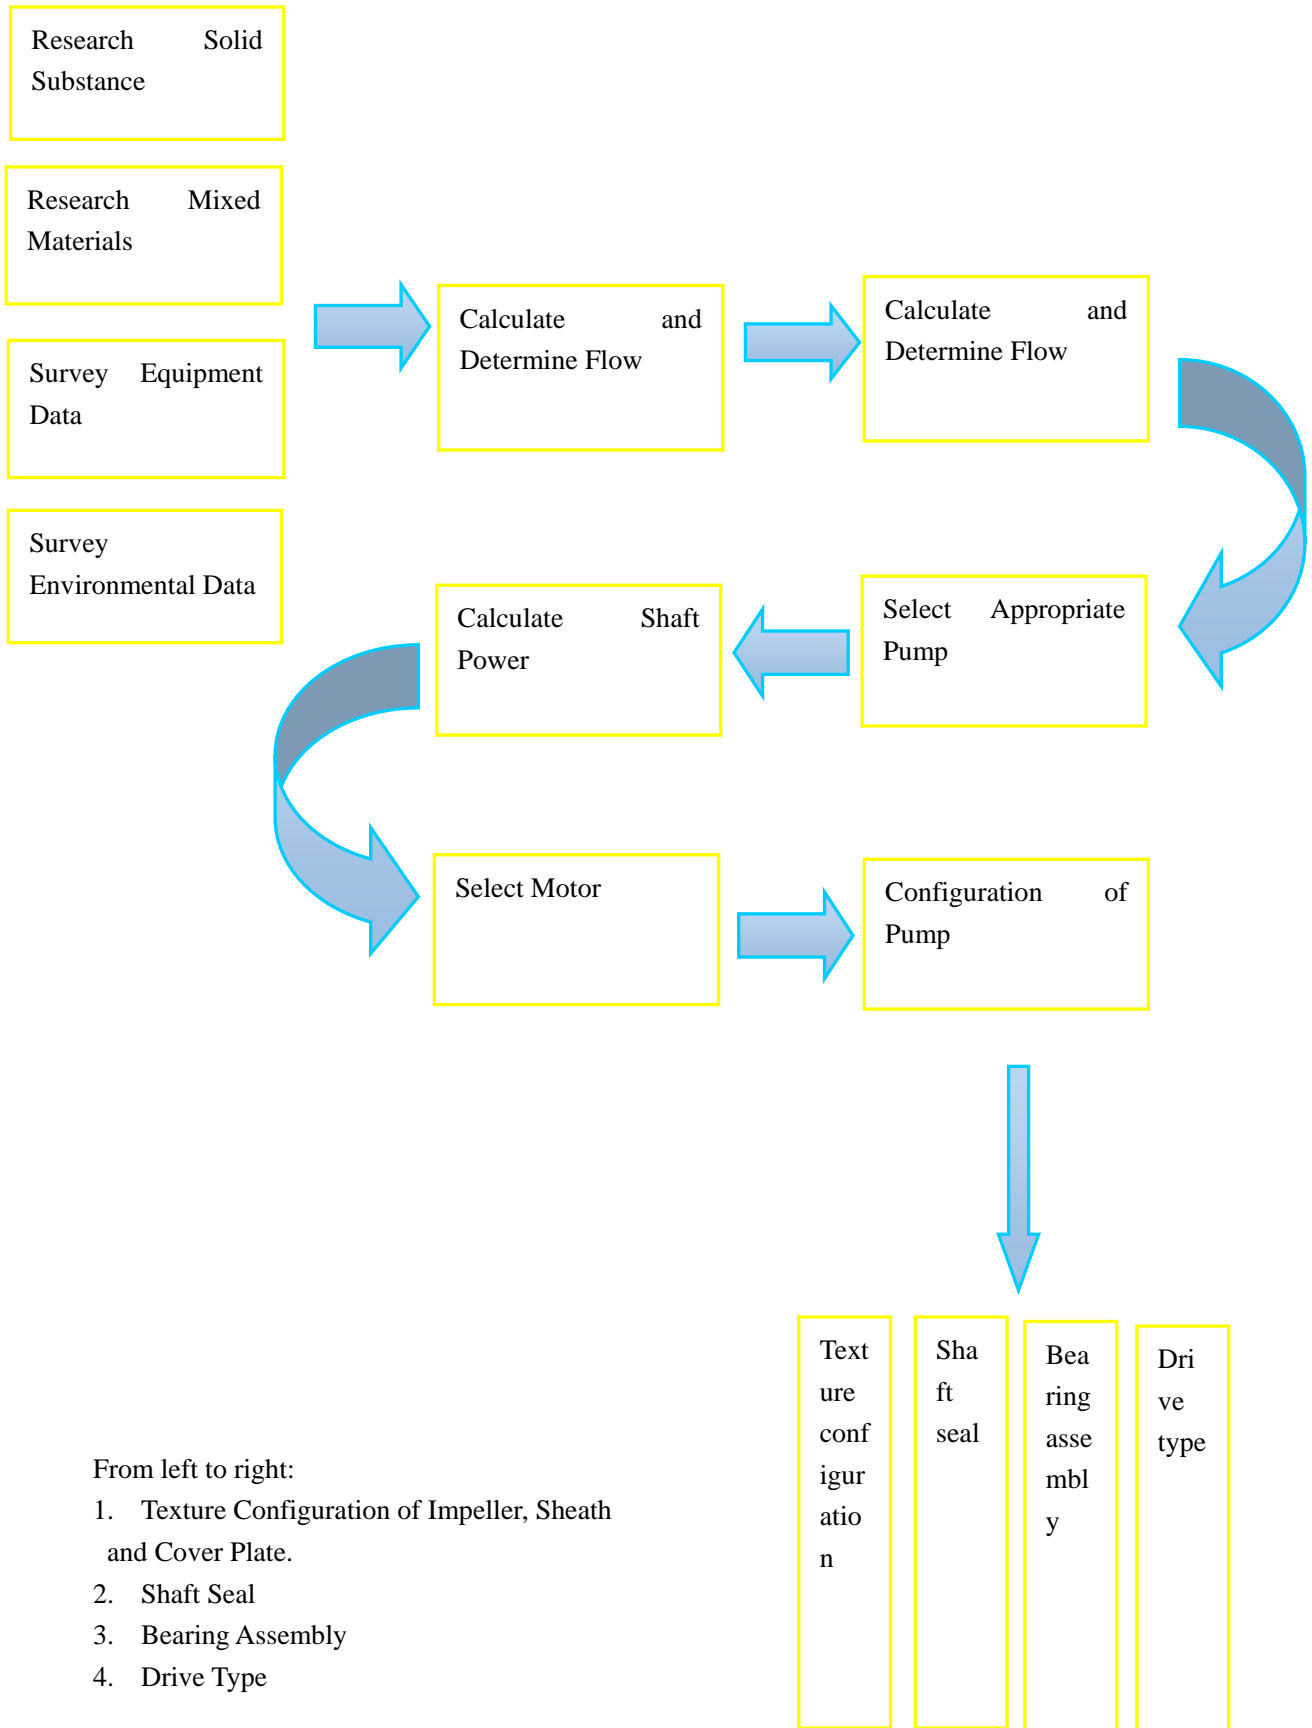

NZJF Foam Slurry Pump

Customer Services of Foam Slurry Pump

From left to right:

1. Texture Configuration of Impeller, Sheath and Cover Plate.
2. Shaft Seal
3. Bearing Assembly
4. Drive Type

Contact Us

Add: No.4 Industrial Rd., Shangrao Economic Development Zone, Shangrao City, Jiangxi Province, China
 Tel: +86-793-8469669 or +86-793-8457309
 Fax: +86-793-8461032
 Email: penghuafen@naipu.com.cn

Components of Foam Slurry Pump

Set of rubber wet ends

Contact Us

Add: No.4 Industrial Rd., Shangrao Economic Development Zone, Shangrao City, Jiangxi Province, China
Tel: +86-793-8469669 or +86-793-8457309
Fax: +86-793-8461032
Email: penghuafen@naipu.com.cn